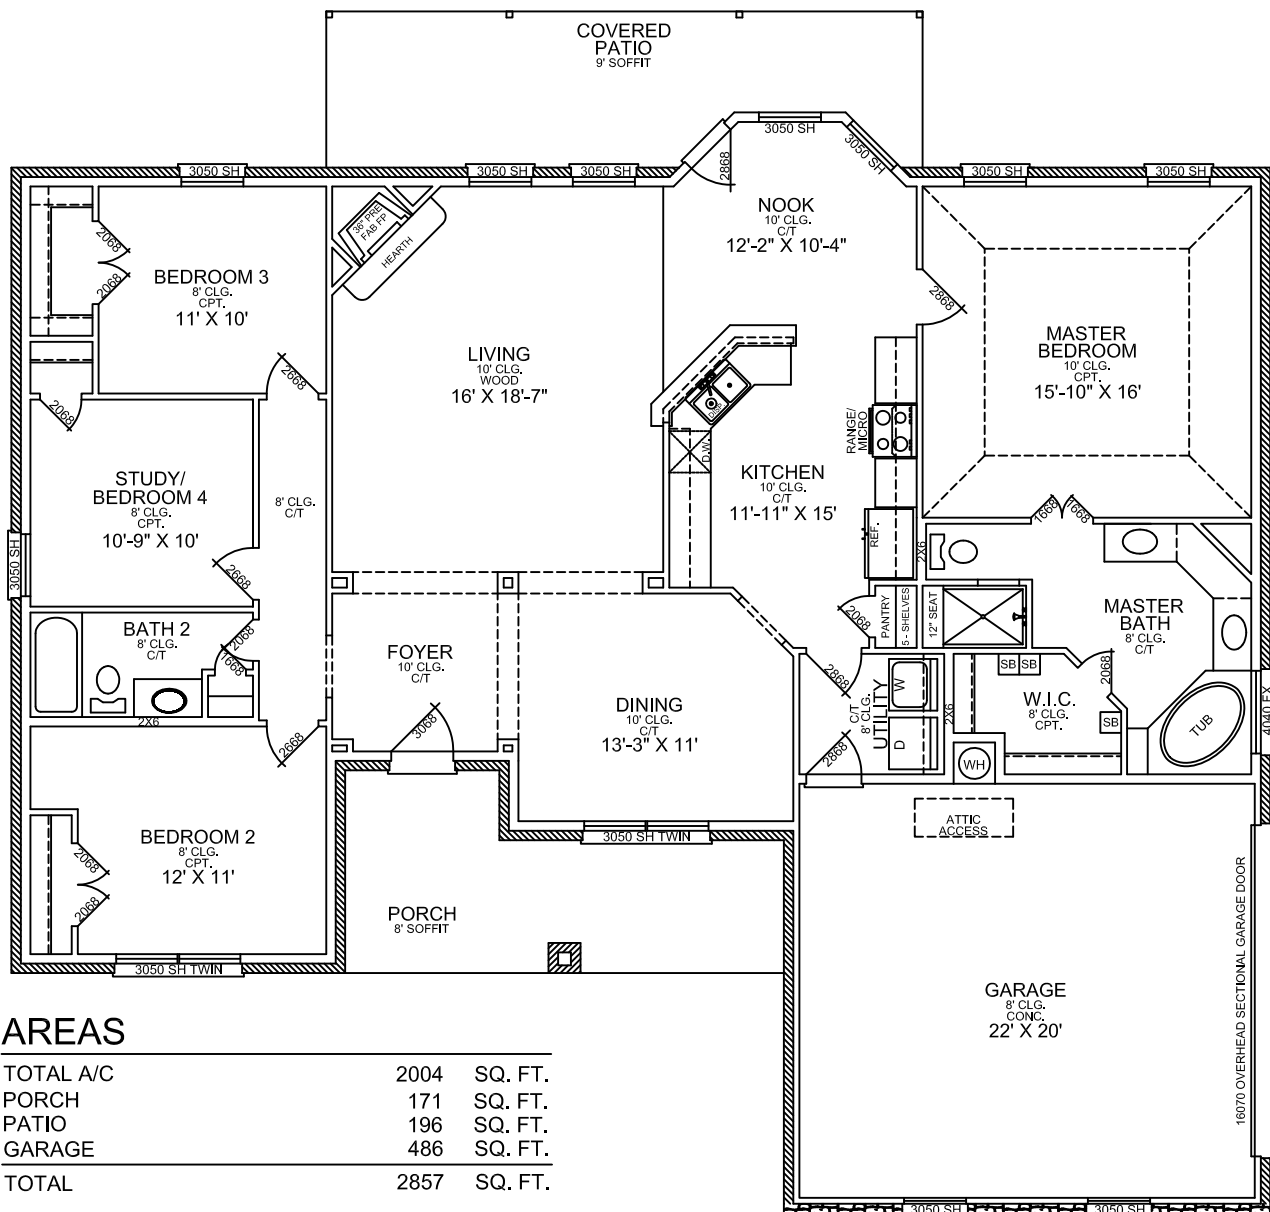

## AREAS

TOTAL A/C	2004	SQ. FT.
PORCH	171	SQ. FT.
PATIO	196	SQ. FT.
GARAGE	486	SQ. FT.
TOTAL	2857	SQ. FT.

OVERALL DIM. 60'-9 3/4" X 58'-0 3/4"