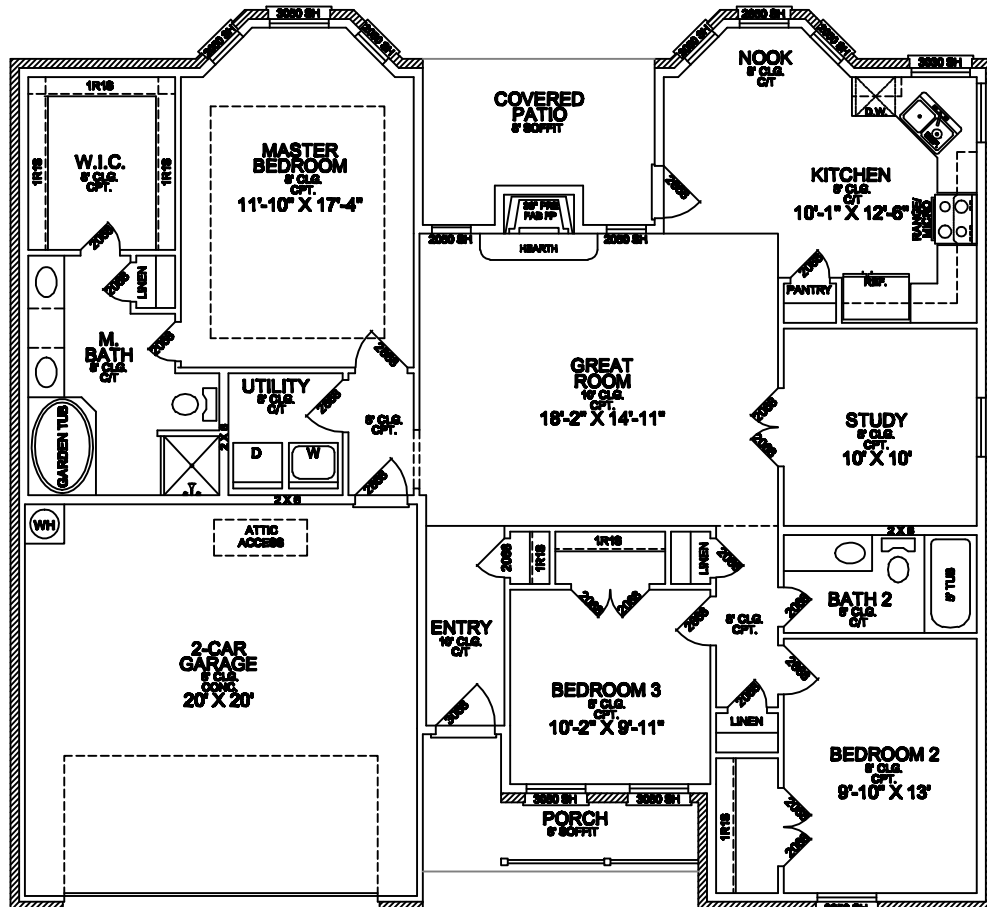

CLASSIC HOMES

YOUR CUSTOM HOME BUILDER
LOCALLY OWNED & OPERATED

2901 TENISON DRIVE AREAS

TOTAL AC	1603	SQ. FT.
PORCH	64	SQ. FT.
PATIO	92	SQ. FT.
GARAGE	433	SQ. FT.
TOTAL	2192	SQ. FT.

OVER ALL DIM. 50'-2 1/2" X 45'-11 1/2"