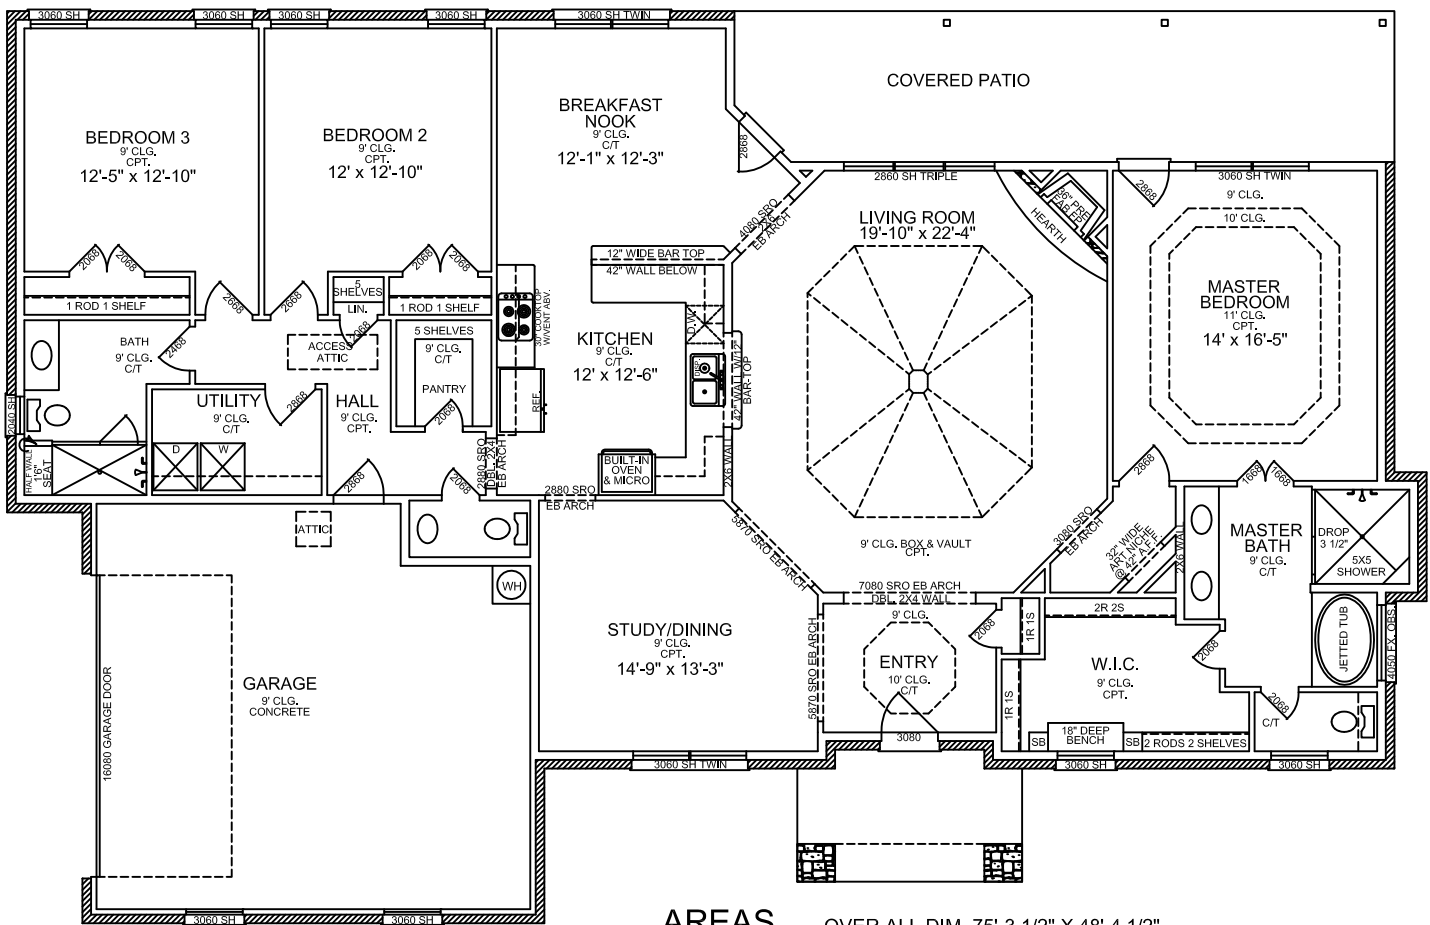

## 520 HUBBARD CIRCLE

AREAS		OVER ALL DIM. 75'-3 1/2" X 48'-4 1/2"	
TOTAL A/C	2319	SQ. FT.	
PORCH	79	SQ. FT.	
PATIO	276	SQ. FT.	
GARAGE	512	SQ. FT.	
<b>TOTAL</b>	<b>3186</b>	<b>SQ. FT.</b>	