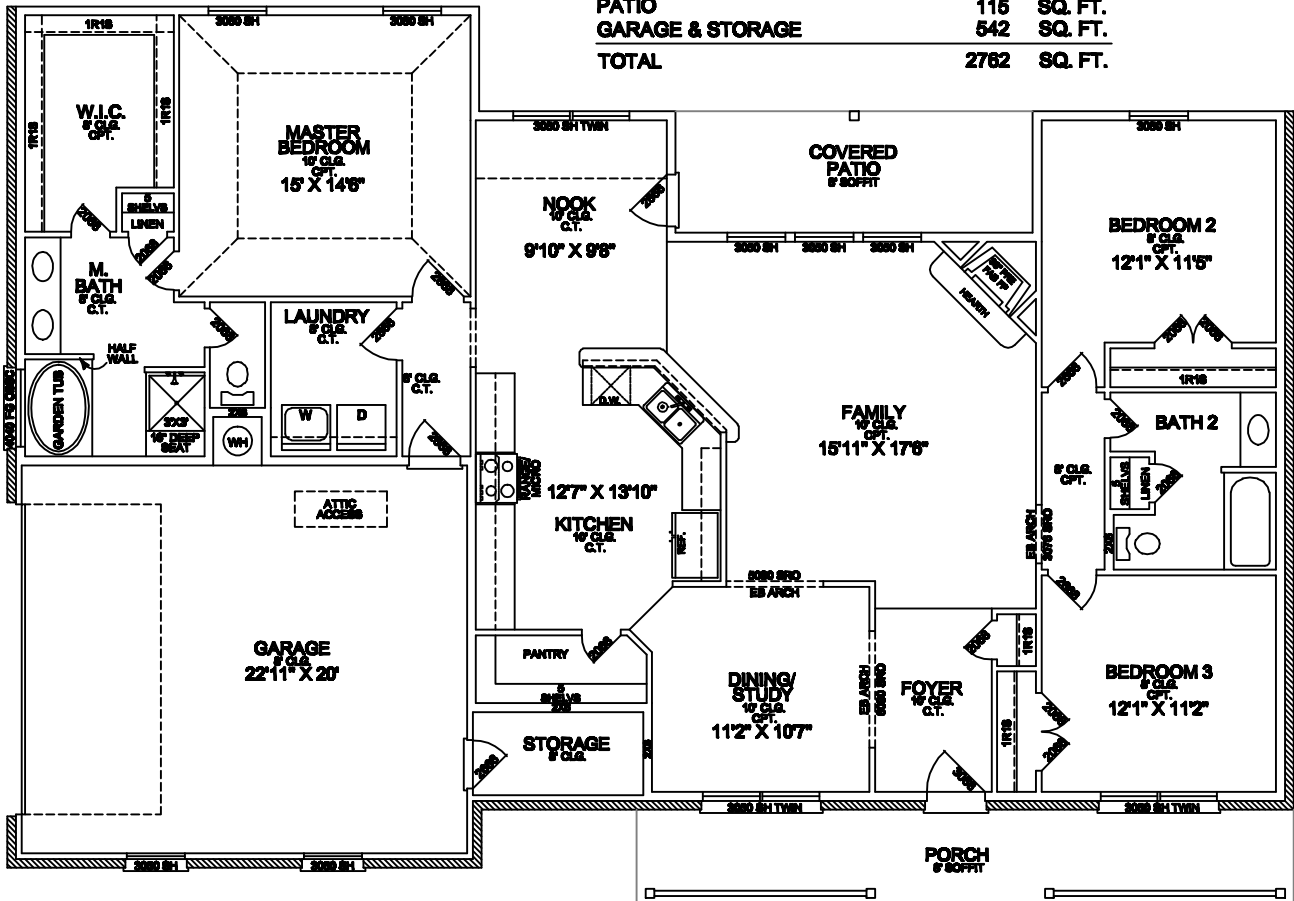

## 4829 J.R. COURT

### AREAS

|                  |             |                |
|------------------|-------------|----------------|
| TOTAL AC         | 1936        | SQ. FT.        |
| PORCH            | 189         | SQ. FT.        |
| PATIO            | 115         | SQ. FT.        |
| GARAGE & STORAGE | 542         | SQ. FT.        |
| <b>TOTAL</b>     | <b>2762</b> | <b>SQ. FT.</b> |

OVER ALL DIM. 66'-4" X 46'-5"