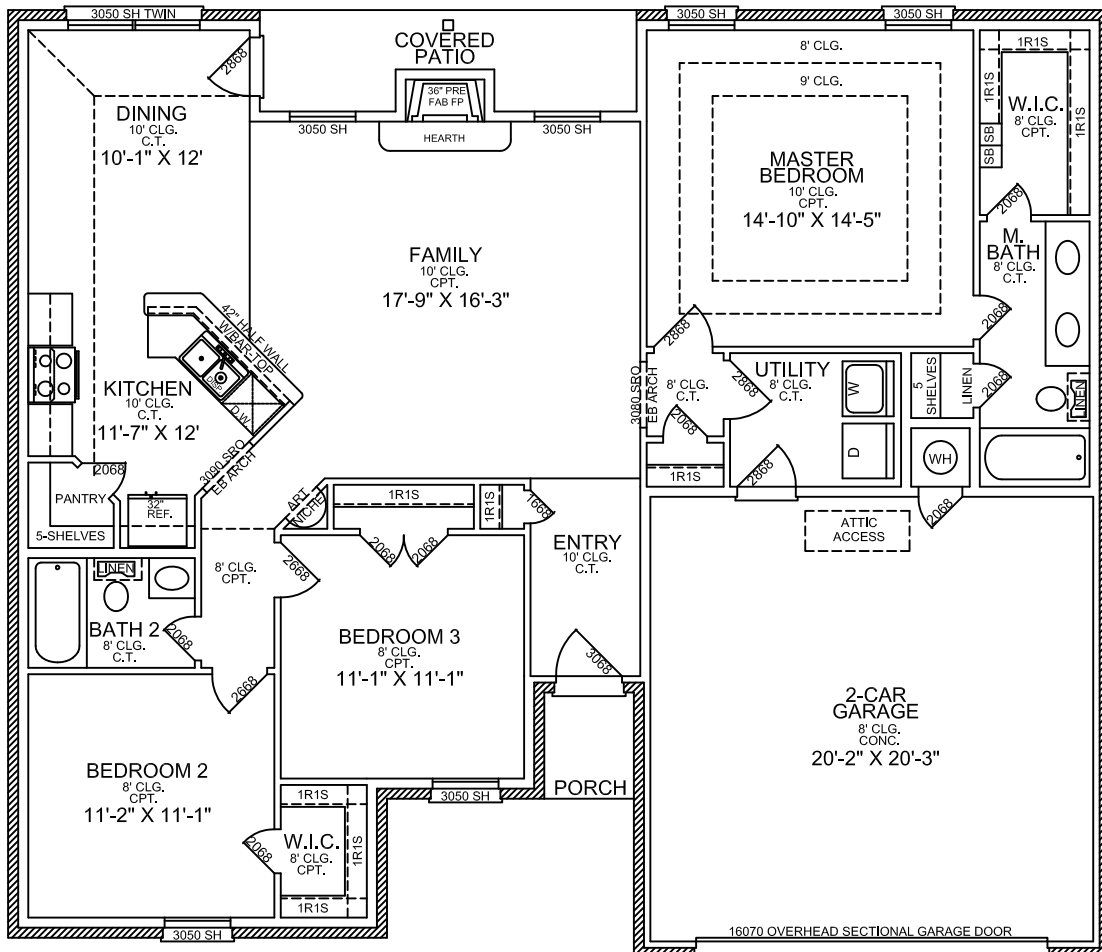

CLASSIC HOMES

YOUR CUSTOM HOME BUILDER
 LOCALLY OWNED & OPERATED

2903 TENISON DRIVE

AREAS

TOTAL A/C	1529	SQ. FT.
PORCH	20	SQ. FT.
PATIO	71	SQ. FT.
GARAGE	448	SQ. FT.
TOTAL	2068	SQ. FT.

OVER ALL DIM. 50'-2" X 43'-2"