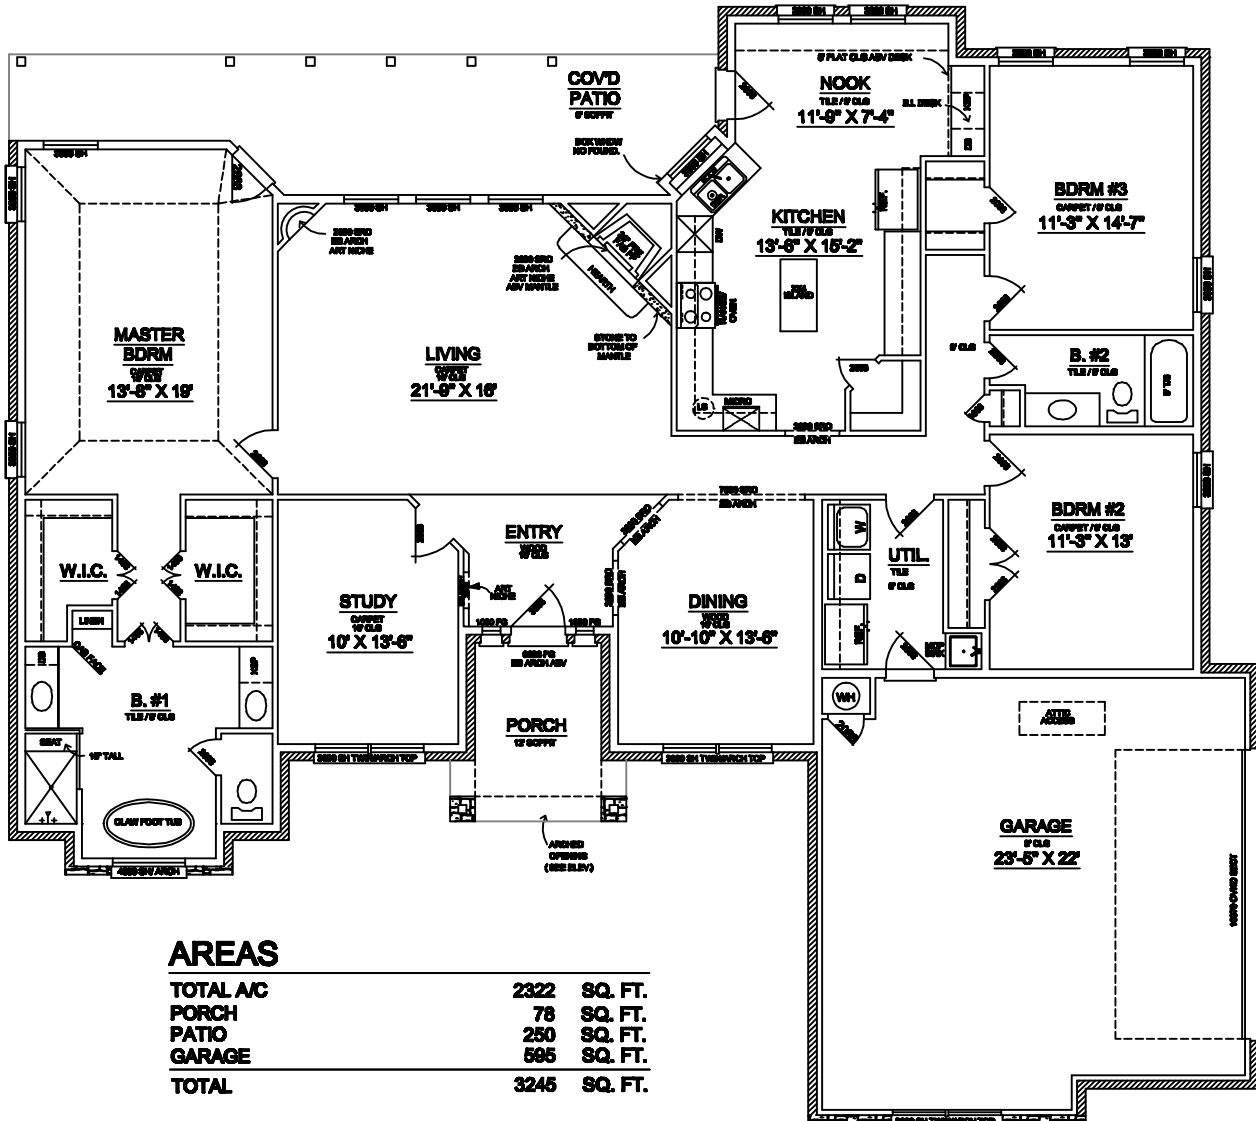

CLASSIC HOMES

YOUR CUSTOM HOME BUILDER
LOCALLY OWNED & OPERATED

199 MAPLE CIRCLE

OVER ALL DIM. 69'-2" X 61'-9 1/2"